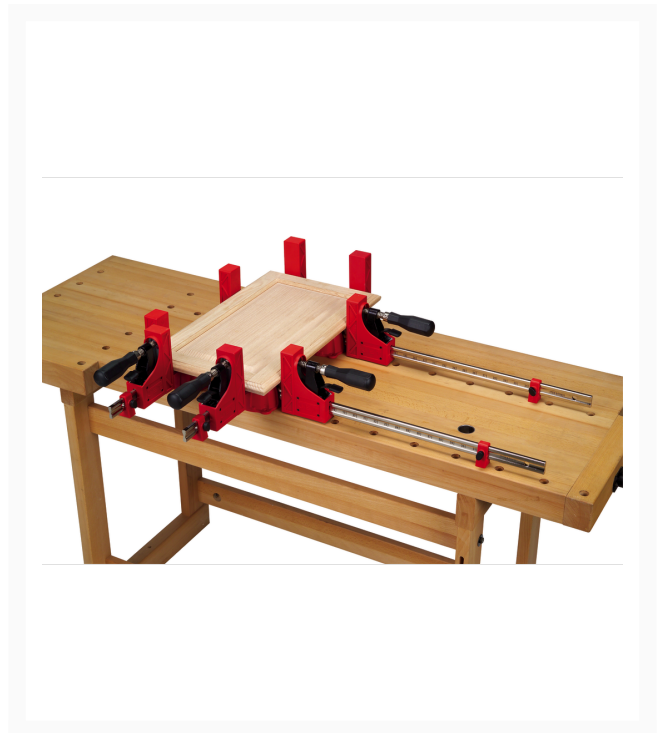

31" Parallel Clamp

Product Images

Short Description

JET 31" Parallel Clamp (70431)

Additional Information

Stock Number	JT9-70431
Clamp Pressure (Lbs.)	1,000
Model Number	70431
Prop 65	Cancer and Reproductive Harm
Spread Capacity	38
Style (Type)	Parallel
Warranty	Lifetime
Gross Weight	7.15