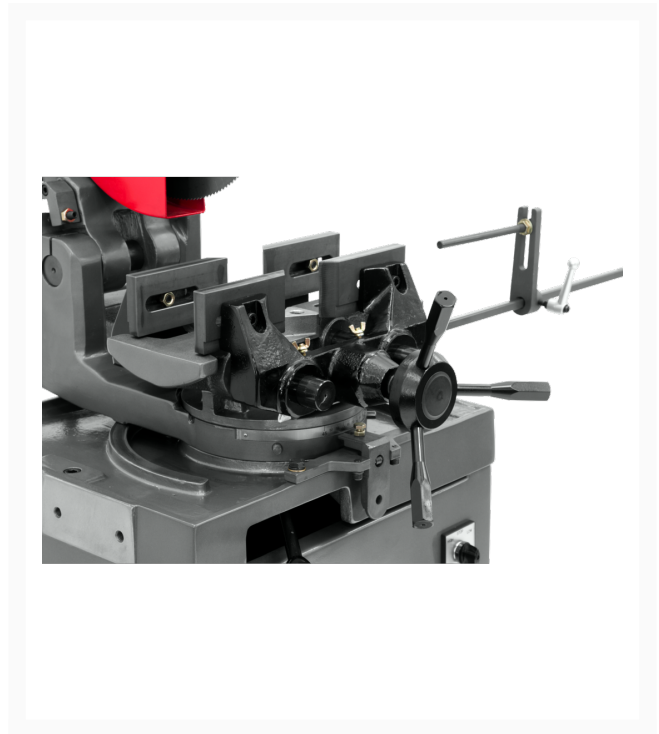

J-FK350-2K, 350mm Ferrous Manual Cold Saw

Product Images

Short Description

J-FK350-2K, 350mm Ferrous Manual Cold Saw 230V

Additional Information

Stock Number	JT9-414214K
Maximum Vise Opening (In.)	6
Model Number	J-FK350-2K
Motor (HP)	2HP, 220V, 3Ph 2/4P 7.22/4.92 Amps
Prop 65	Cancer and Reproductive Harm
Solid Round at 45 Degrees (In.)	2-25/64
Solid Round at 90 Degrees (In.)	3
Solid Square at 45 Degrees (In.)	2-25/64 x 2-25/64
Solid Square at 90 Degrees (In.)	3 x 3
Style (Type)	Ferrous
Tubing Rectangle at 45 Degrees (In.)	3-19/64 x 3
Tubing Round at 45 Degrees (In.)	3-1/2
Tubing Round at 90 Degrees (In.)	4-1/2
Warranty	2 Year
Weight (Lbs.)	794
Gross Weight	760.0