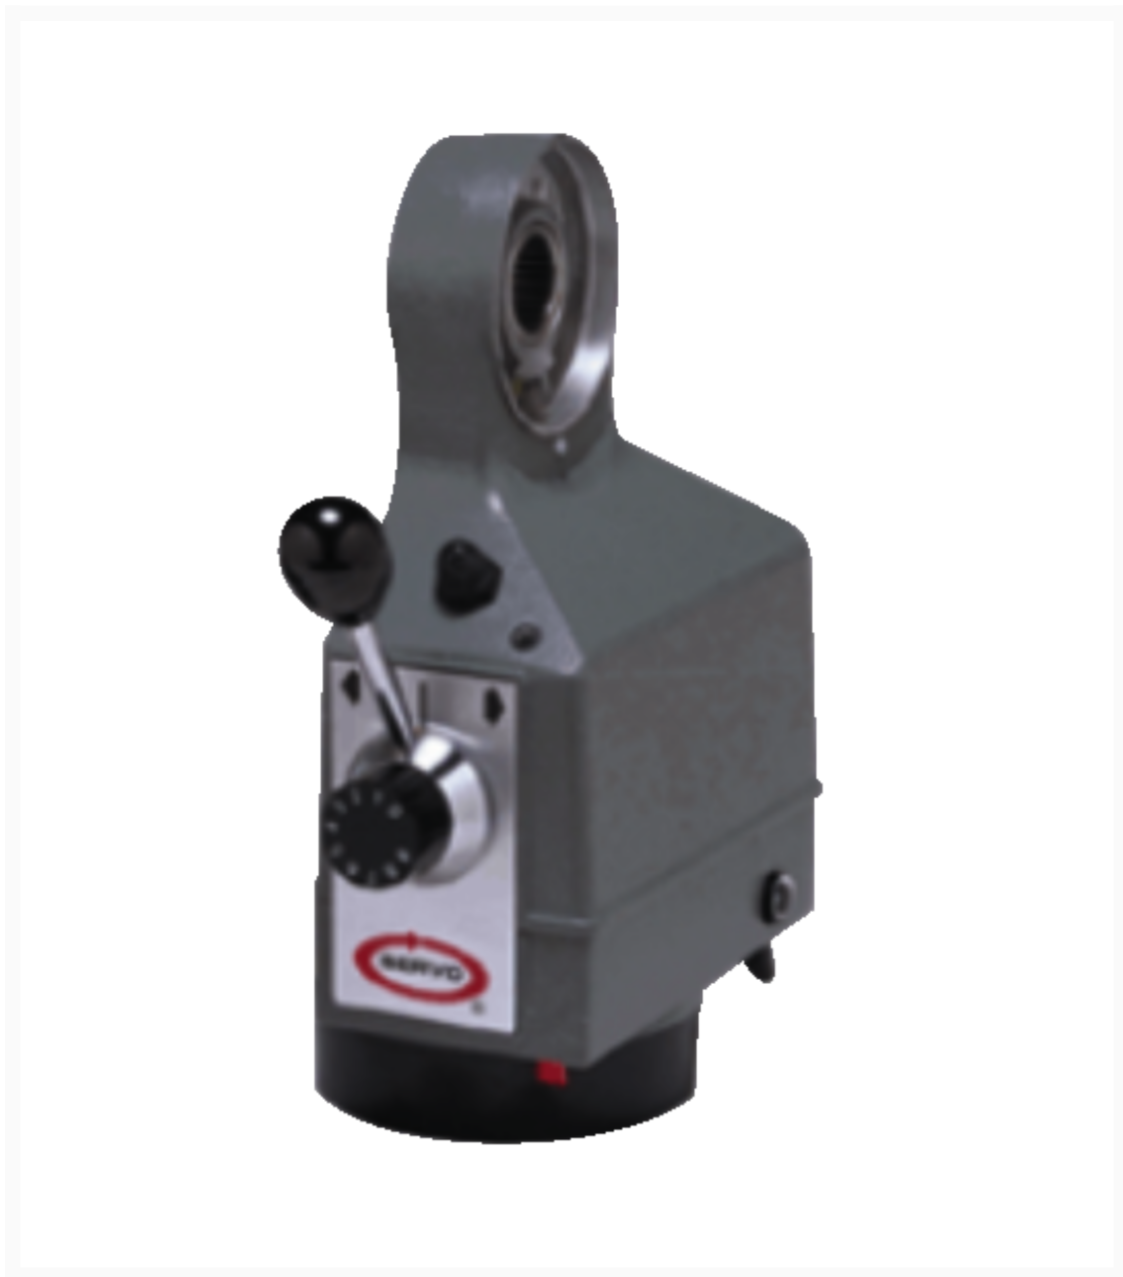

Servo 150 Series X-Axis Table Powerfeed

Product Images

Short Description

SERVO 150 Series X-Axis Table Powerfeed

Additional Information

Stock Number	JT9-350183
Model Number	SERVO 150
Prop 65	None
Warranty	No value
Gross Weight	15.0