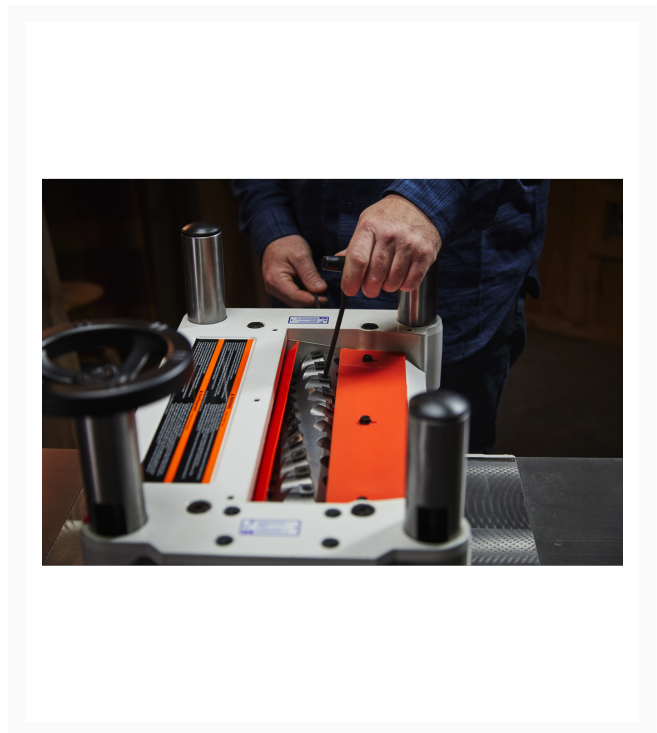

15" JET Helical Cutterhead Planer, JWP-15BHH

Product Images

Short Description

JET JWP-15BHH, 15-Inch Helical Woodworking Planer (722155)

Additional Information

Stock Number	JT9-722155
Cutterhead Speed (RPM)	5200.0000
Dust Port Outside Diameter (In.)	4
Model Number	JWP-15BHH
Motor Amps	11
Motor Power (HP)	3
Motor Voltage (V.)	230
Number of Knives	48
Number of Speeds	2
Prop 65	Cancer and Reproductive Harm
Style (Type)	Floor standing Model
Table Size (L x W) (In.)	15 x 46.5 in.
Type of Cutterhead	Helical Head