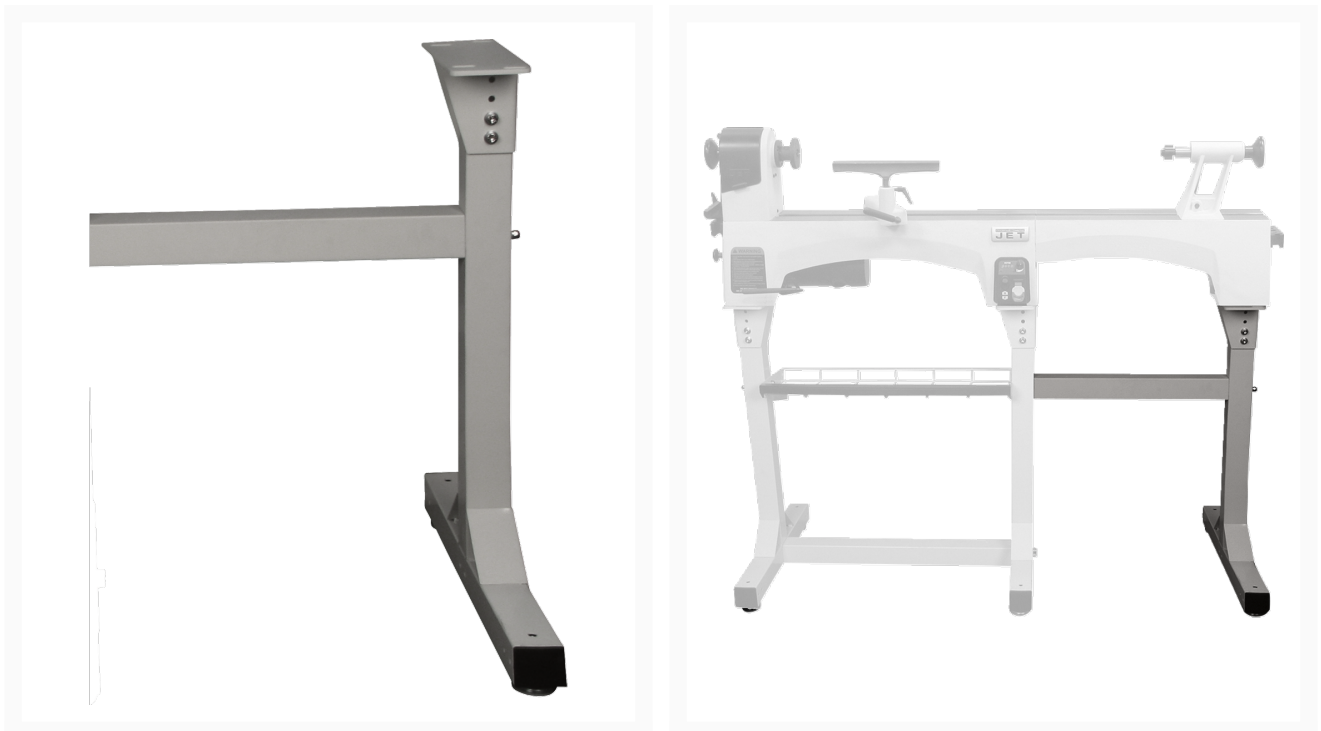

# Stand Extension for Jet JWL-1221VS Lathe

## Product Images